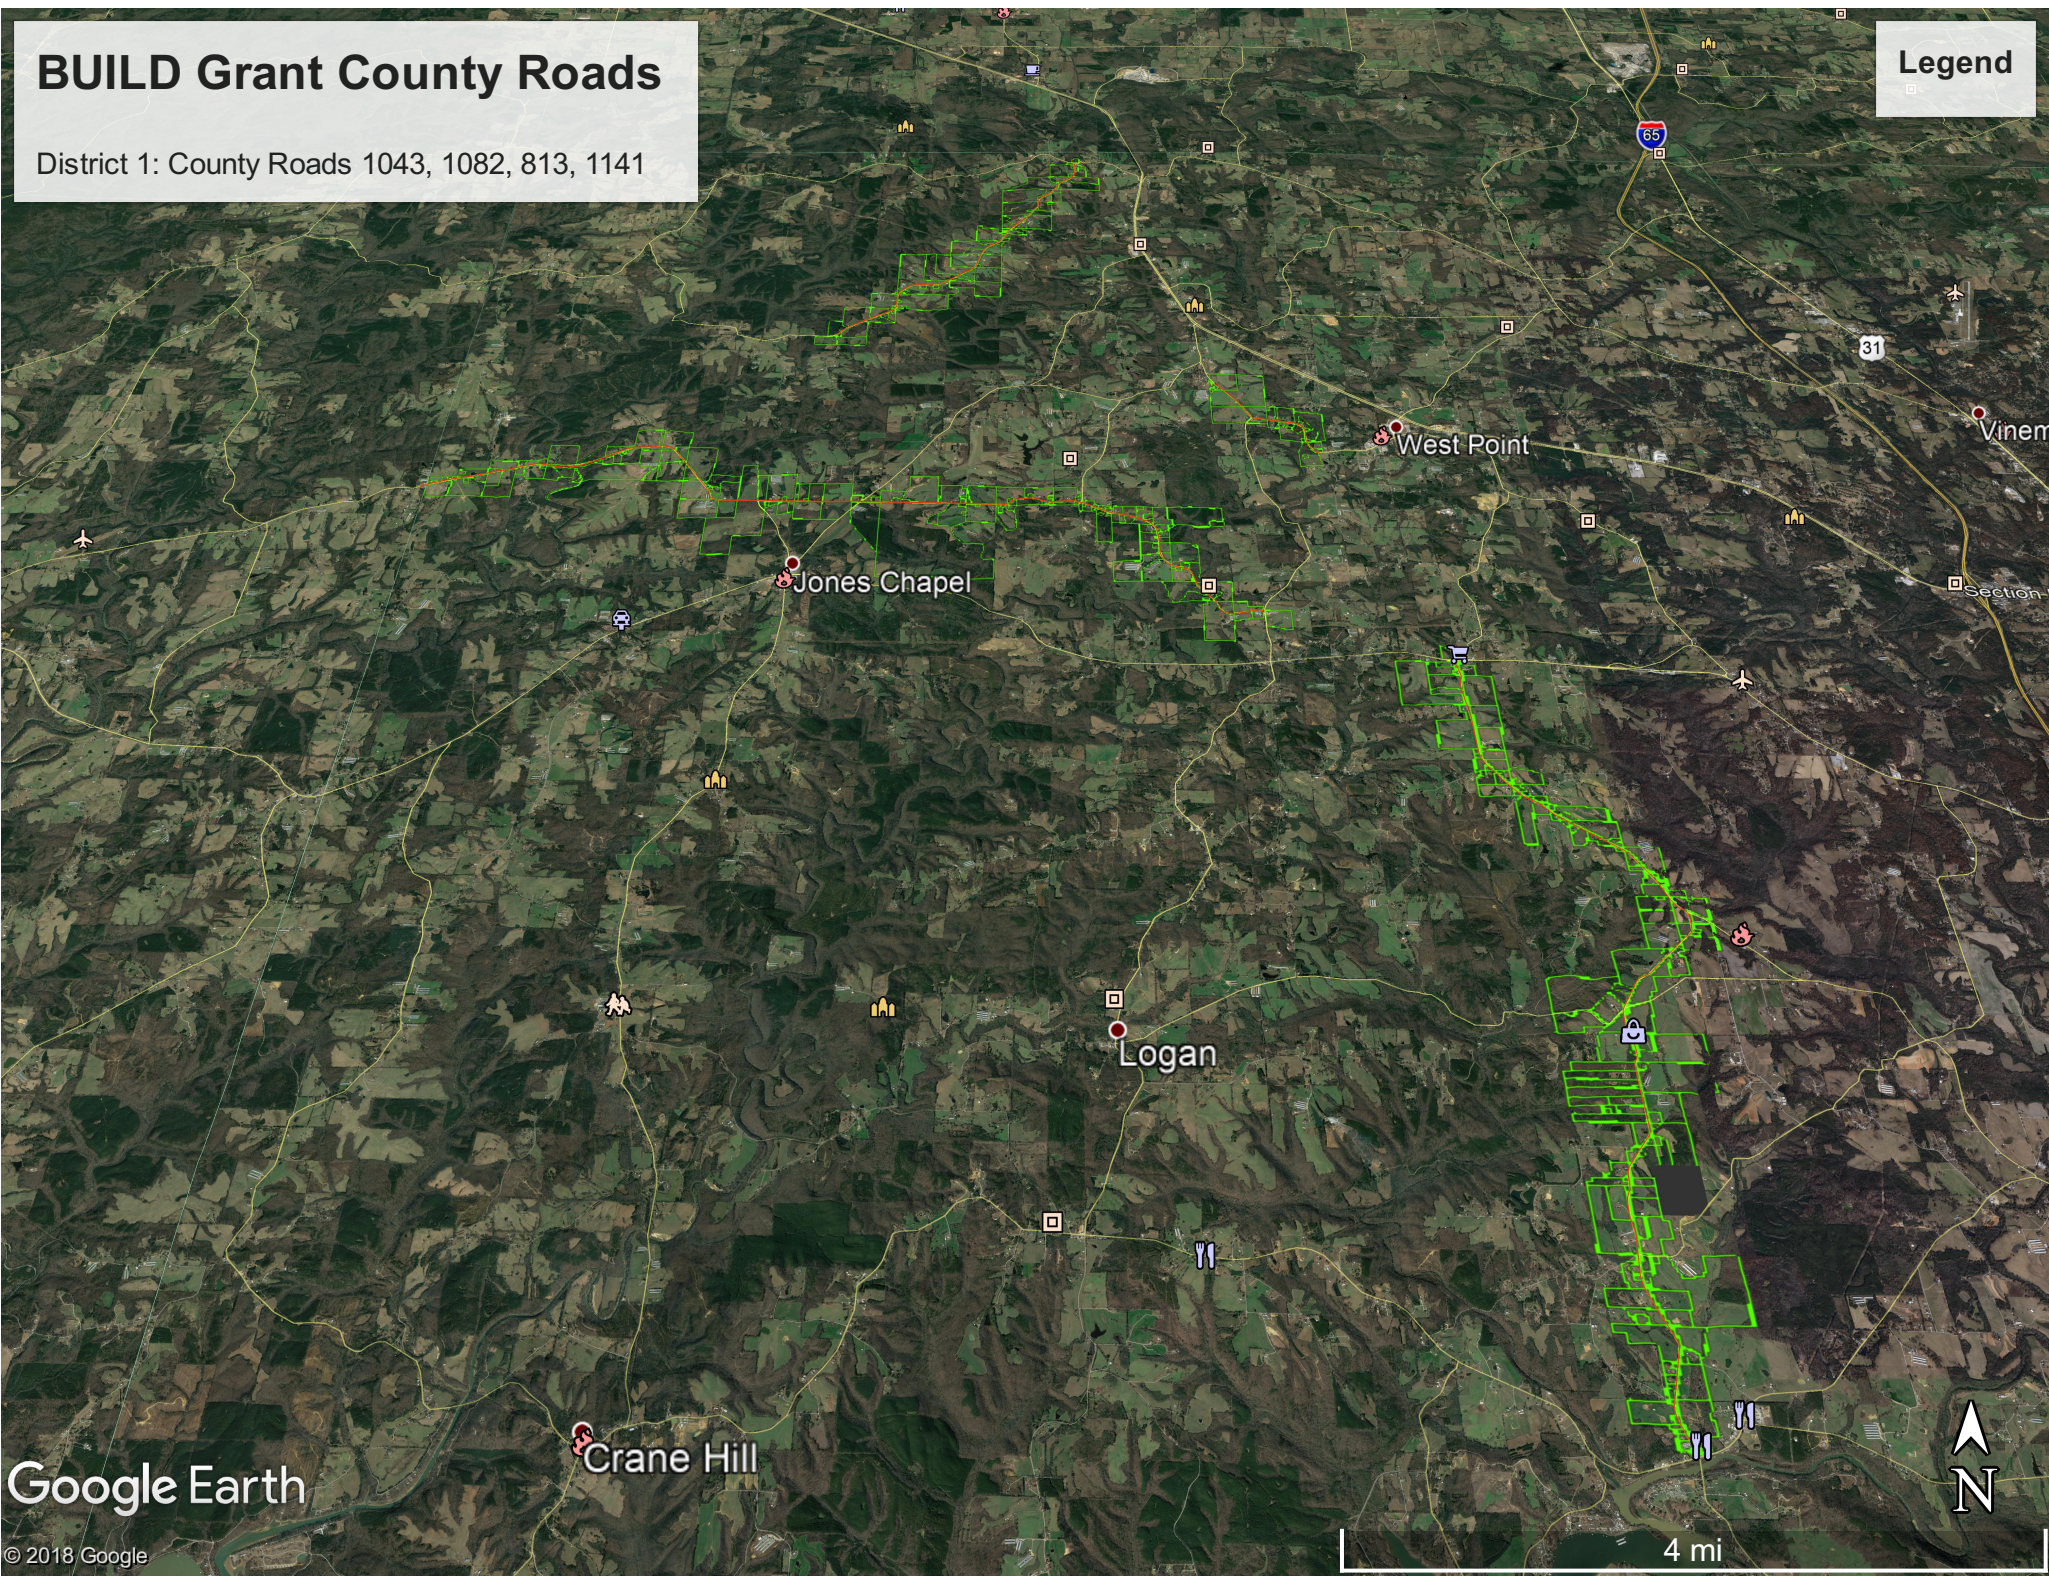

BUILD Grant County Roads

County Roads: 1043, 1082, 813, 1141, 18, 35, 616, 1442, 1518, 1422, 1564, 783, 509, 730

Legend

Google Earth

© 2018 Google

75 10 mi

BUILD Grant County Roads

District 1: County Roads 1043, 1082, 813, 1141

Legend

Google Earth

© 2018 Google

4 mi

BUILD Grant County Roads

District 2: County Roads 18, 35, 616

Legend

Google Earth

© 2018 Google

4 mi

BUILD Grant County Roads

District 3: County Roads 1442, 1518, 1422, 1564

Legend

1651

3 mi

BUILD Grant County Roads

District 4: County Roads 783, 509, 730

Legend

Google Earth

© 2018 Google

3 mi