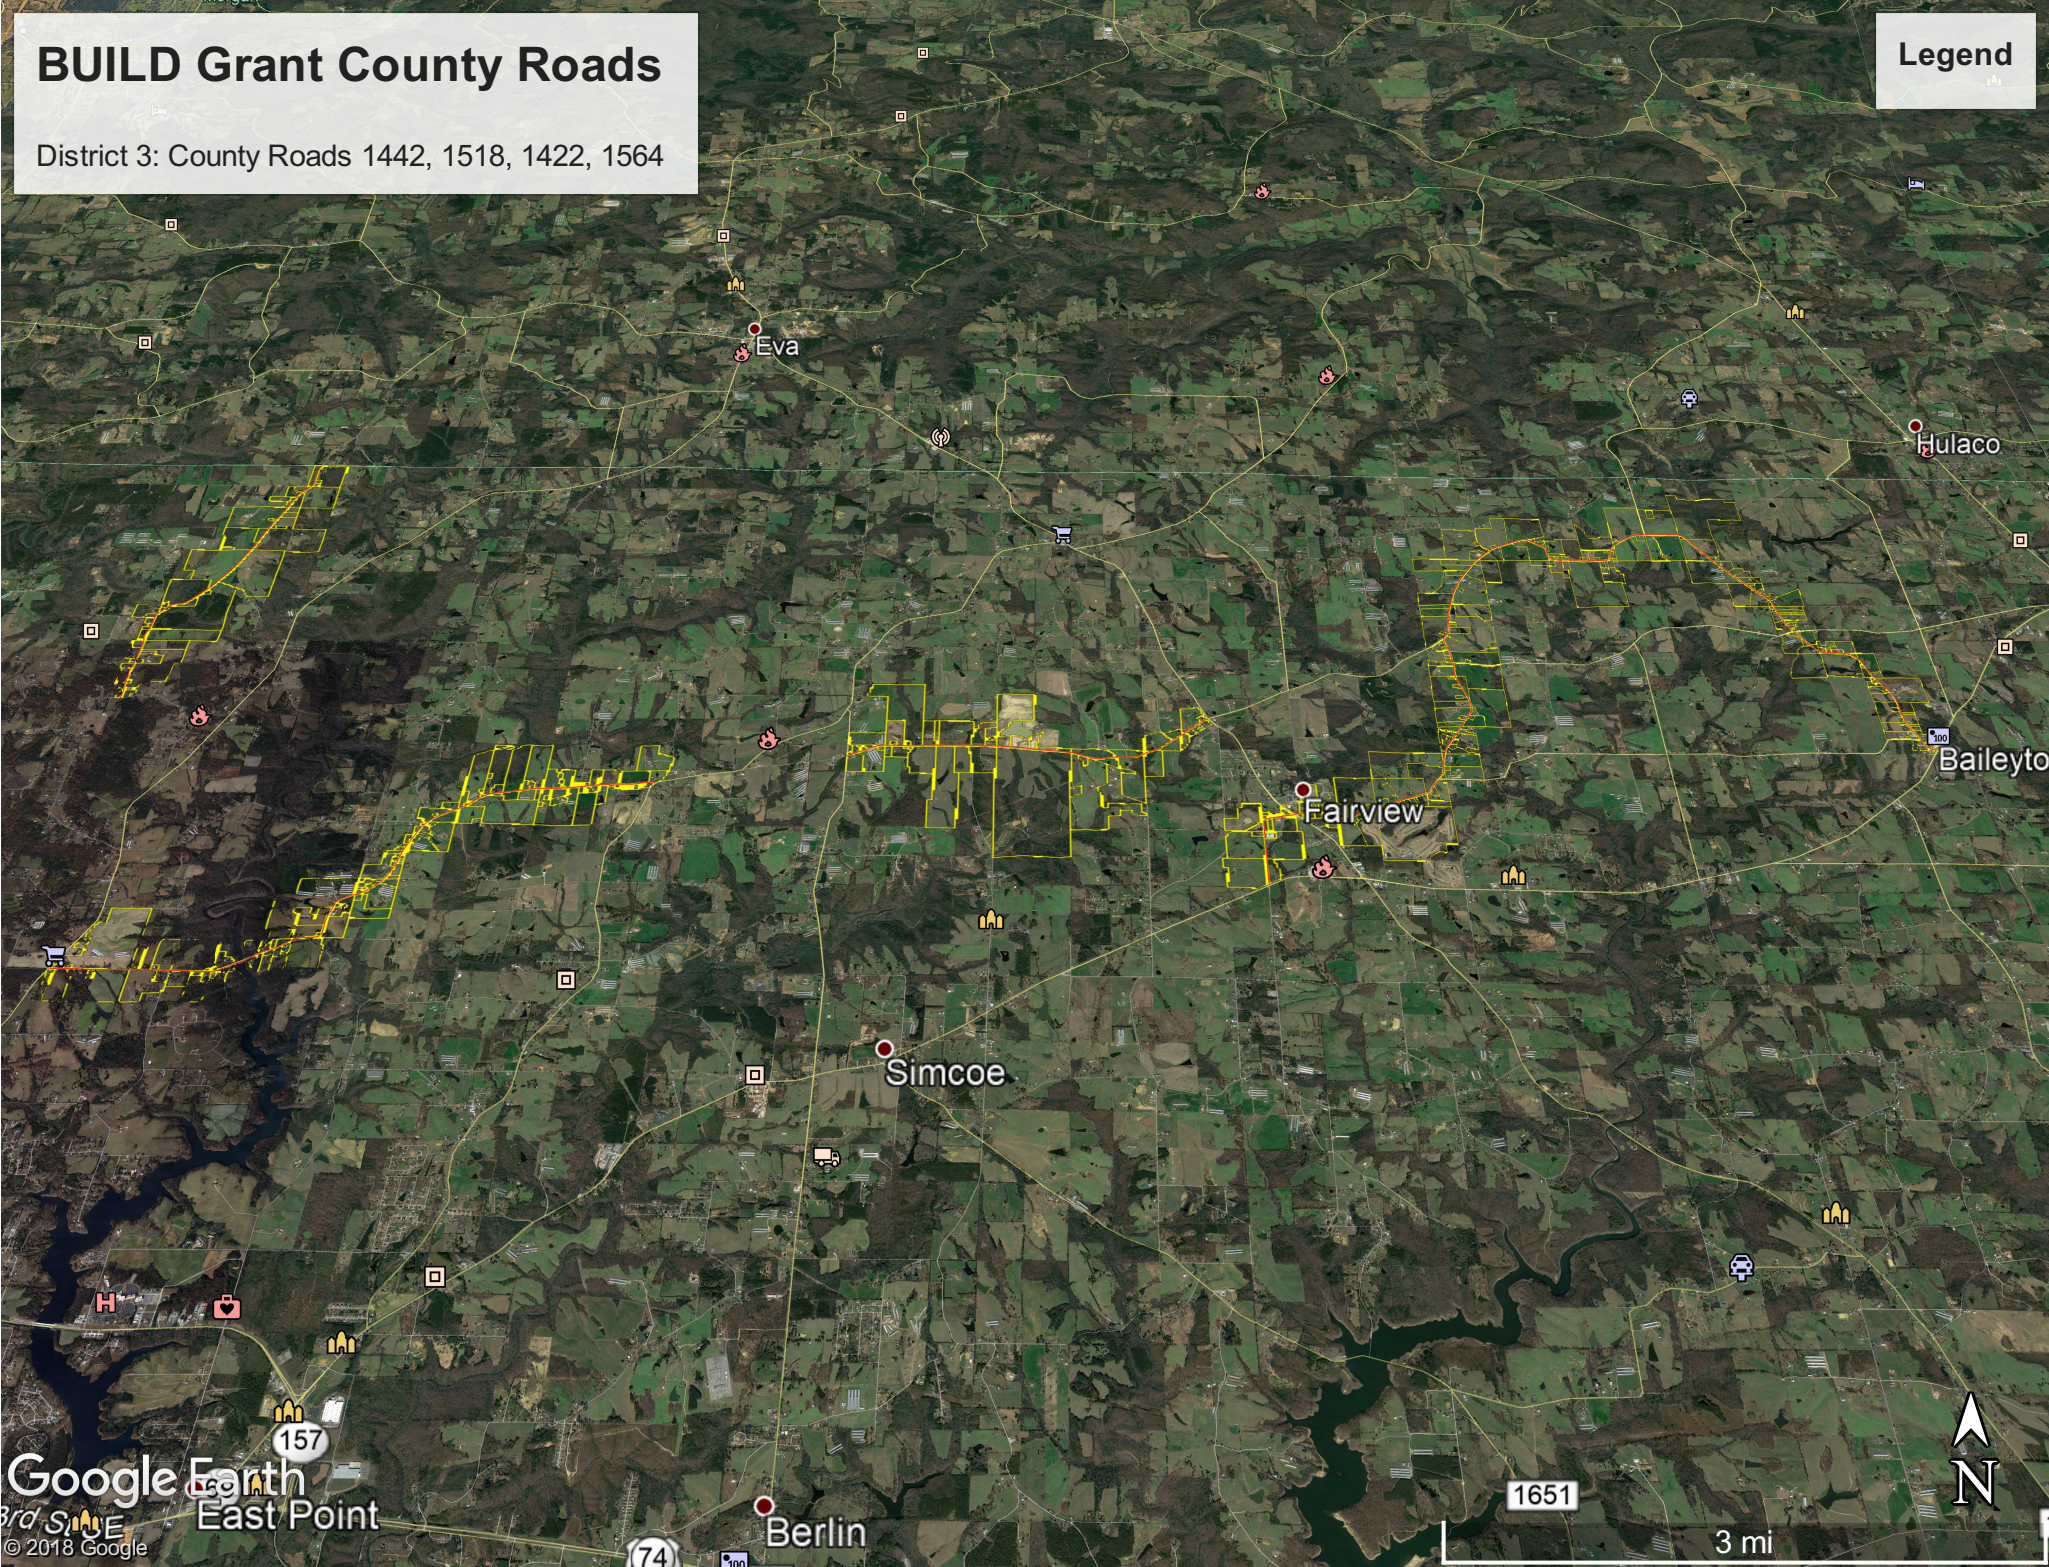

BUILD Grant County Roads

County Roads: 1043, 1082, 813, 1141, 18, 35, 616, 1442, 1518, 1422, 1564, 783, 509, 730

Legend

Google Earth

© 2018 Google

75 10 mi

BUILD Grant County Roads

District 1: County Roads 1043, 1082, 813, 1141

Legend

Google Earth

© 2018 Google

4 mi

BUILD Grant County Roads

District 2: County Roads 18, 35, 616

Legend

Google Earth

© 2018 Google

4 mi

BUILD Grant County Roads

District 3: County Roads 1442, 1518, 1422, 1564

Legend

1651

3 mi

BUILD Grant County Roads

District 4: County Roads 783, 509, 730

Legend

Google Earth

© 2018 Google

3 mi