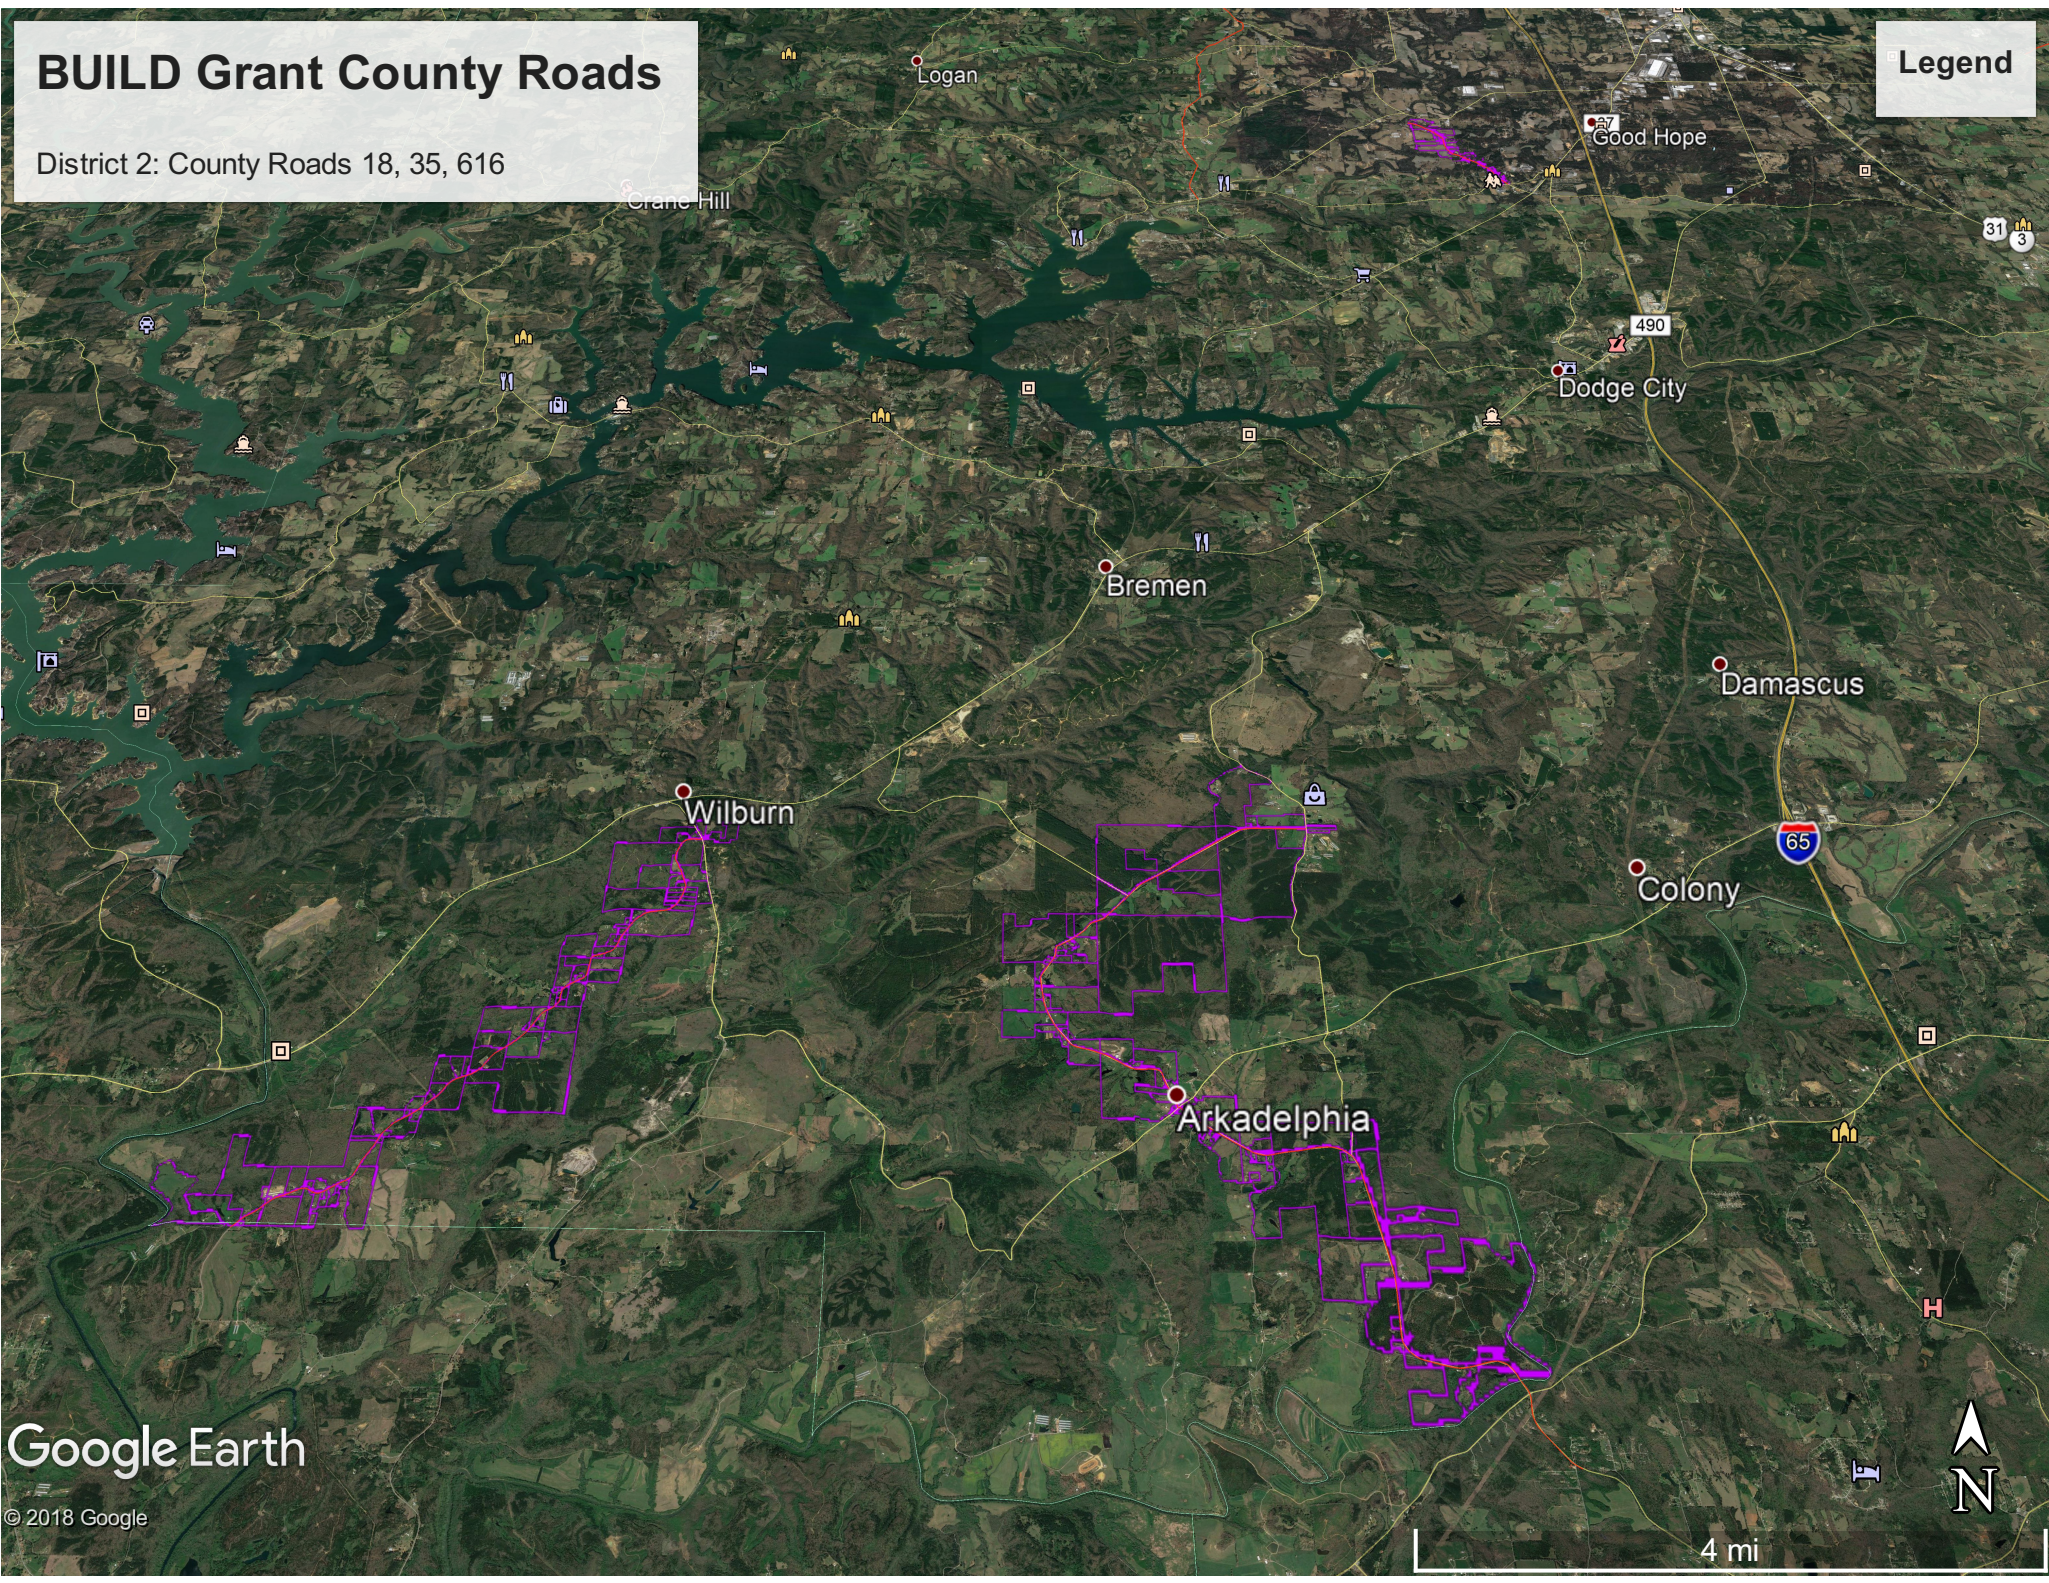

BUILD Grant County Roads

County Roads: 1043, 1082, 813, 1141, 18, 35, 616, 1442, 1518, 1422, 1564, 783, 509, 730

Legend

Google Earth

© 2018 Google

75 10 mi

BUILD Grant County Roads

District 1: County Roads 1043, 1082, 813, 1141

Legend

Google Earth

© 2018 Google

4 mi

BUILD Grant County Roads

District 2: County Roads 18, 35, 616

Legend

Google Earth

© 2018 Google

4 mi

BUILD Grant County Roads

District 3: County Roads 1442, 1518, 1422, 1564

Legend

1651

3 mi

BUILD Grant County Roads

District 4: County Roads 783, 509, 730

Legend

Google Earth

© 2018 Google

3 mi