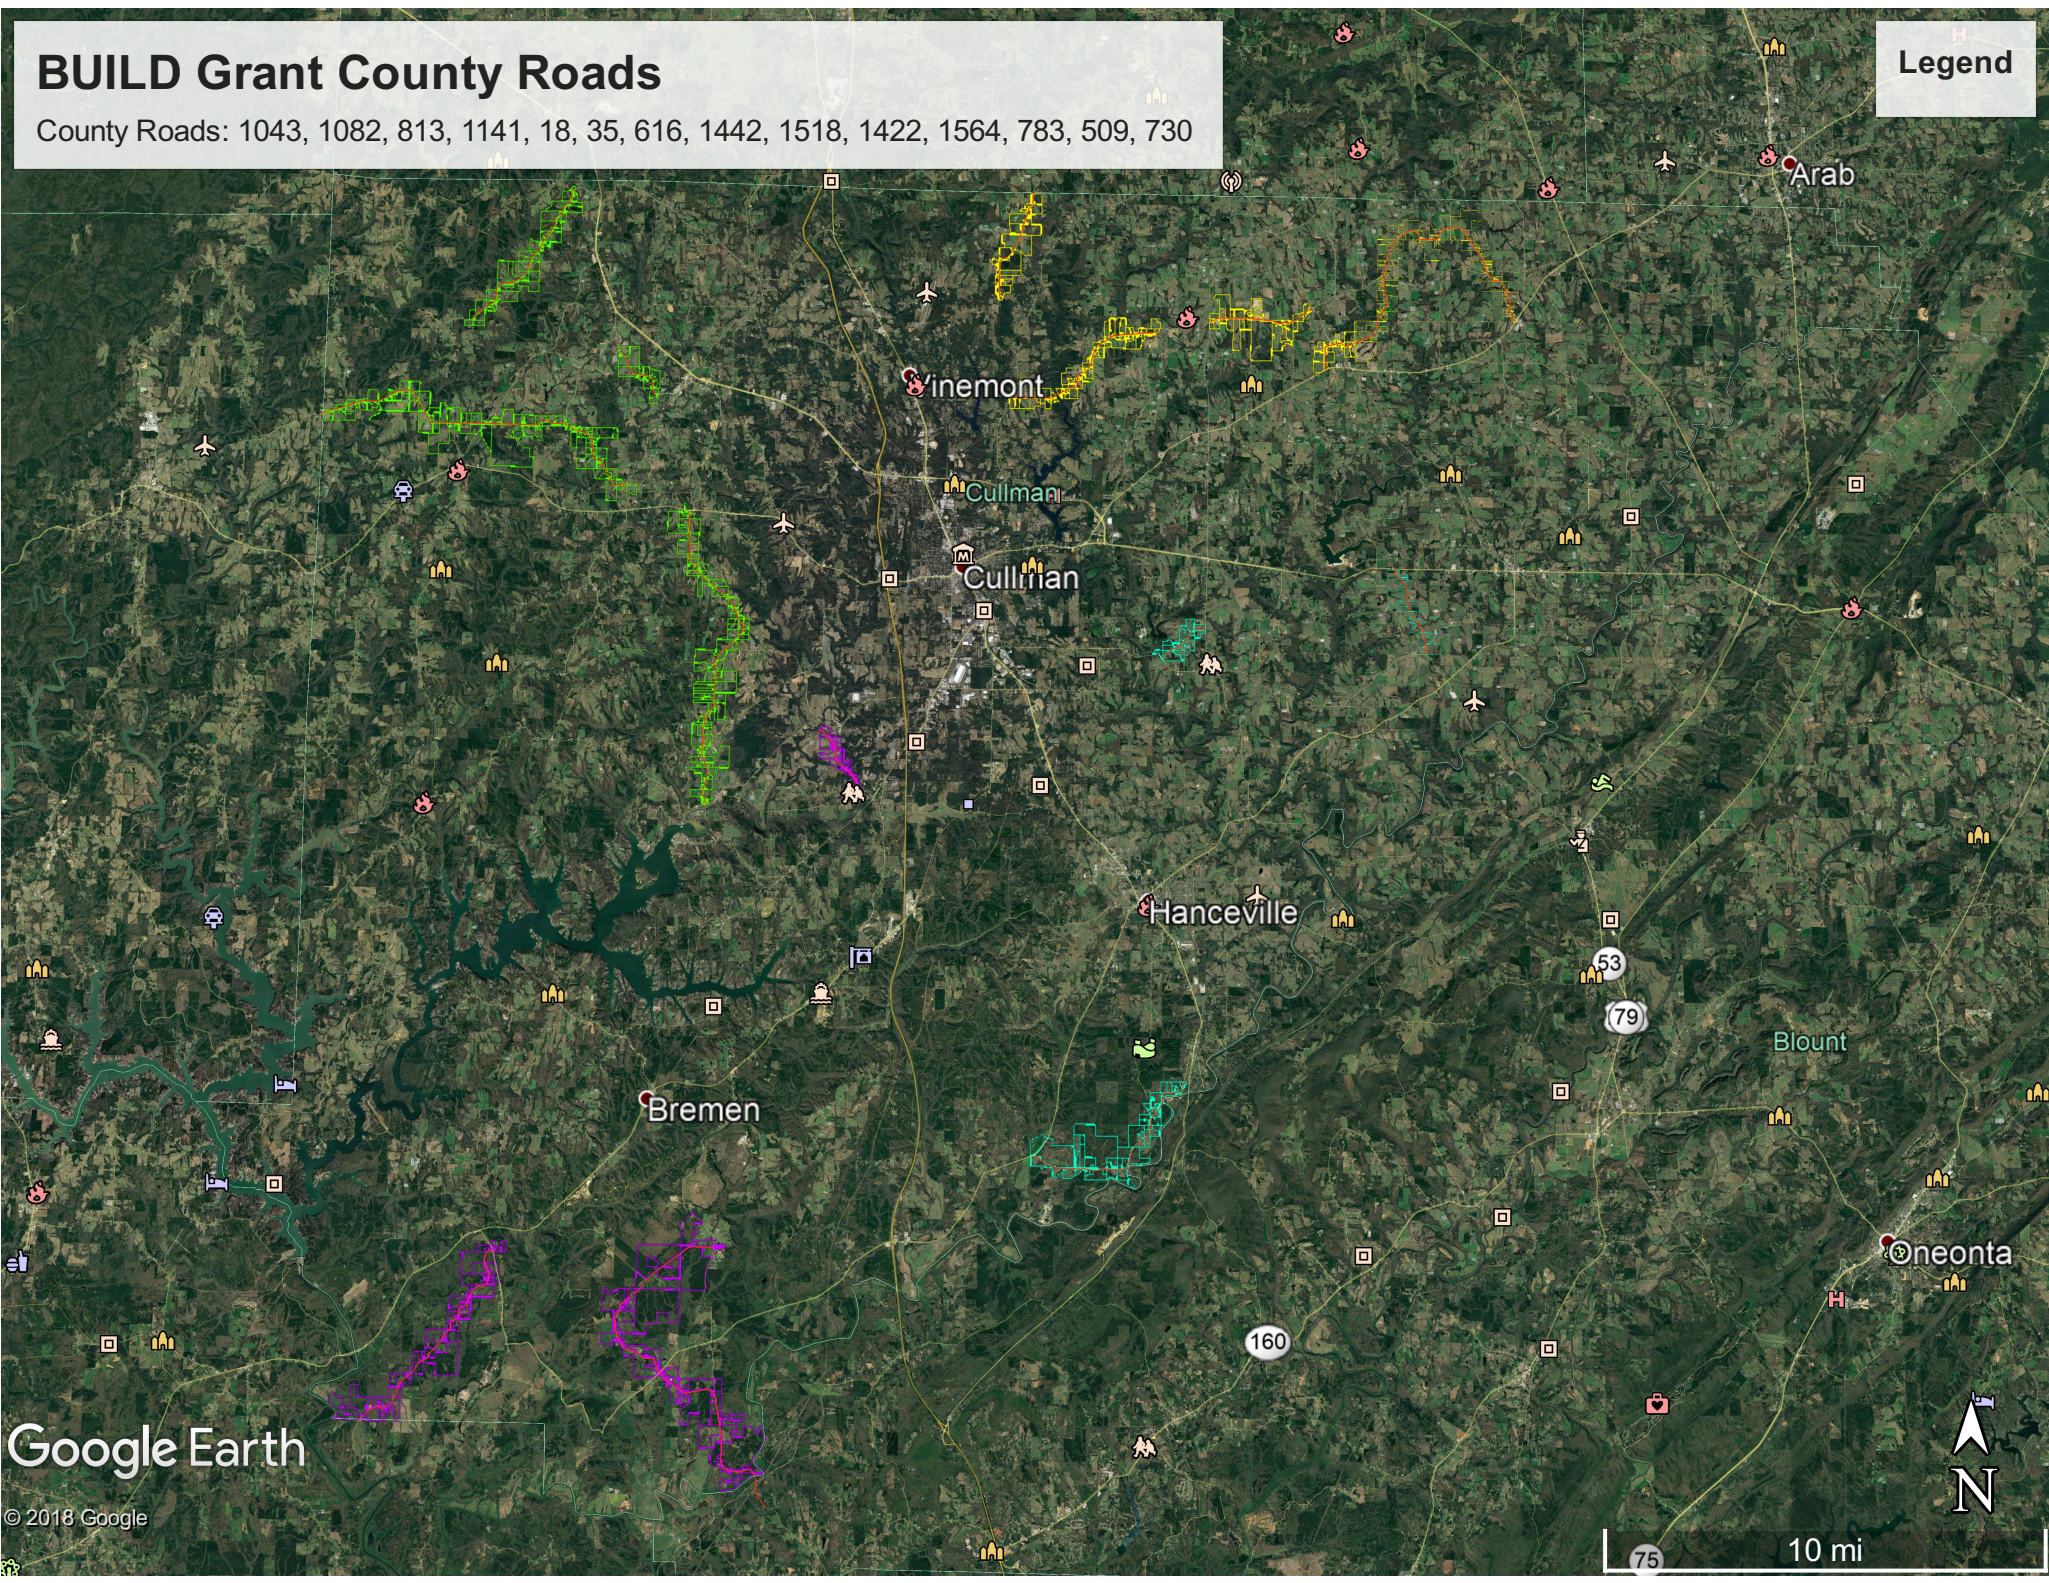

BUILD Grant County Roads

County Roads: 1043, 1082, 813, 1141, 18, 35, 616, 1442, 1518, 1422, 1564, 783, 509, 730

Legend

Google Earth

© 2018 Google

75 10 mi

BUILD Grant County Roads

District 1: County Roads 1043, 1082, 813, 1141

Legend

Google Earth

© 2018 Google

4 mi

BUILD Grant County Roads

District 2: County Roads 18, 35, 616

Legend

Google Earth

© 2018 Google

4 mi

BUILD Grant County Roads

District 3: County Roads 1442, 1518, 1422, 1564

Legend

1651

3 mi

BUILD Grant County Roads

District 4: County Roads 783, 509, 730

Legend

Google Earth

© 2018 Google

3 mi